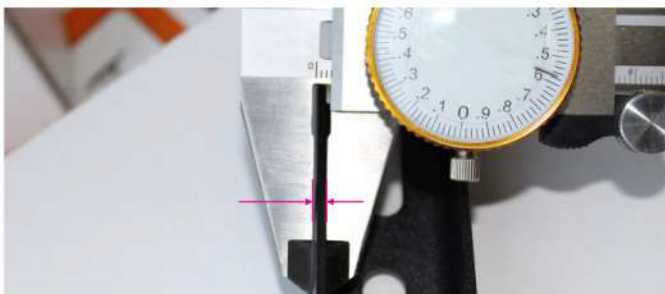

# Heavy Duty Flat TV Wall Mount With Auto Lock

Screen Size  
**60"-105"**

VESA Compatible  
**200x200, 400x200, 300x300,  
400x400, 600x400, 800x400, 600x900**

Weight Capacity  
**100kg/220lbs**

Profile to Wall  
**32mm/1.3"**

Direction Indicator

Spring Lock

**3mm Steel**

**Automatically Click-in Spring Lock**