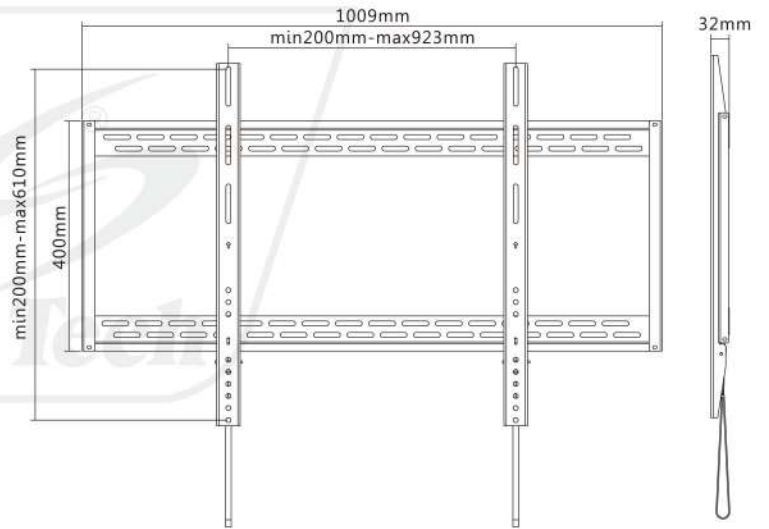

**SH 96F**

# Heavy Duty Flat TV Wall Mount With Auto Lock

Screen Size  
**60"-105"**

VESA Compatible  
**200x200, 400x200, 300x300,  
400x400, 600x400, 800x400, 600x900**

Weight Capacity  
**100kg/220lbs**

Profile to Wall  
**32mm/1.3"**

Direction Indicator

Spring Lock

**3mm Steel**

**Automatically Click-in Spring Lock**